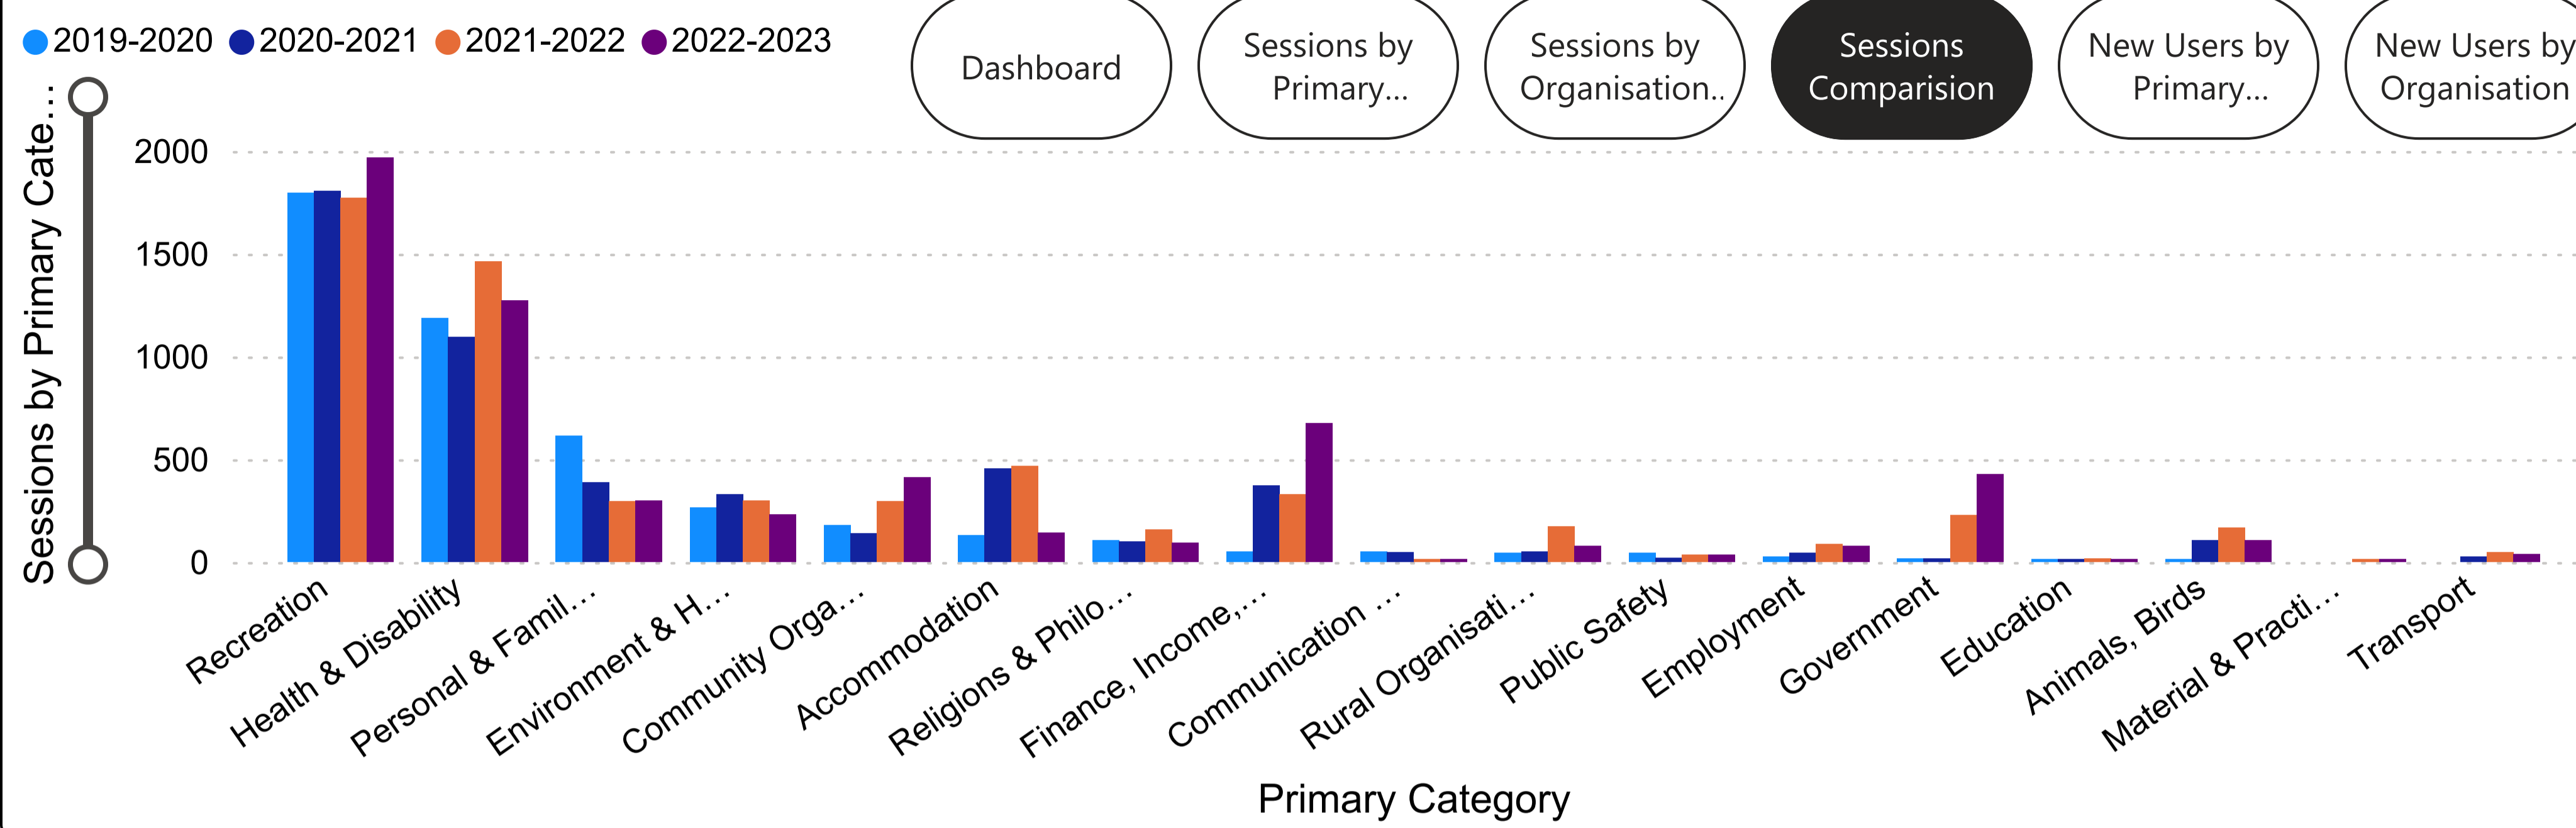

Sessions by Primary Category for Different Years

● 2019-2020 ● 2020-2021 ● 2021-2022 ● 2022-2023

 Clear all slicers

2019-2020 Sessions

9808

2020-2021 Sessions

5154

2021-2022 Sessions

5915

2022-2023 Sessions

5925

- Primary Category**
- Accommodation
 - Animals, Birds
 - Communication & Infor...
 - Community Organisatio...
 - Education
 - Employment
 - Environment & Heritage
 - Finance, Income, Busin...
 - Government
 - Health & Disability
 - Material & Practical Needs
 - Personal & Family Supp...
 - Public Safety
 - Recreation
 - Religions & Philosophies
 - Rural Organisation & D...
 - Transport

Sessions by Organisation for Different Years

● 2019-2020
 ● 2020-2021
 ● 2021-2022
 ● 2022-2023

Organisation Names

Sessions by Primary Category for Different Years

Dashboard

Sessions by Primary...

Sessions by Organisation..

Sessions Comparision

New Users by Primary...

New Users by Organisation

Primary Category

All

2019-2020 Sessions

9808

2020-2021 Sessions