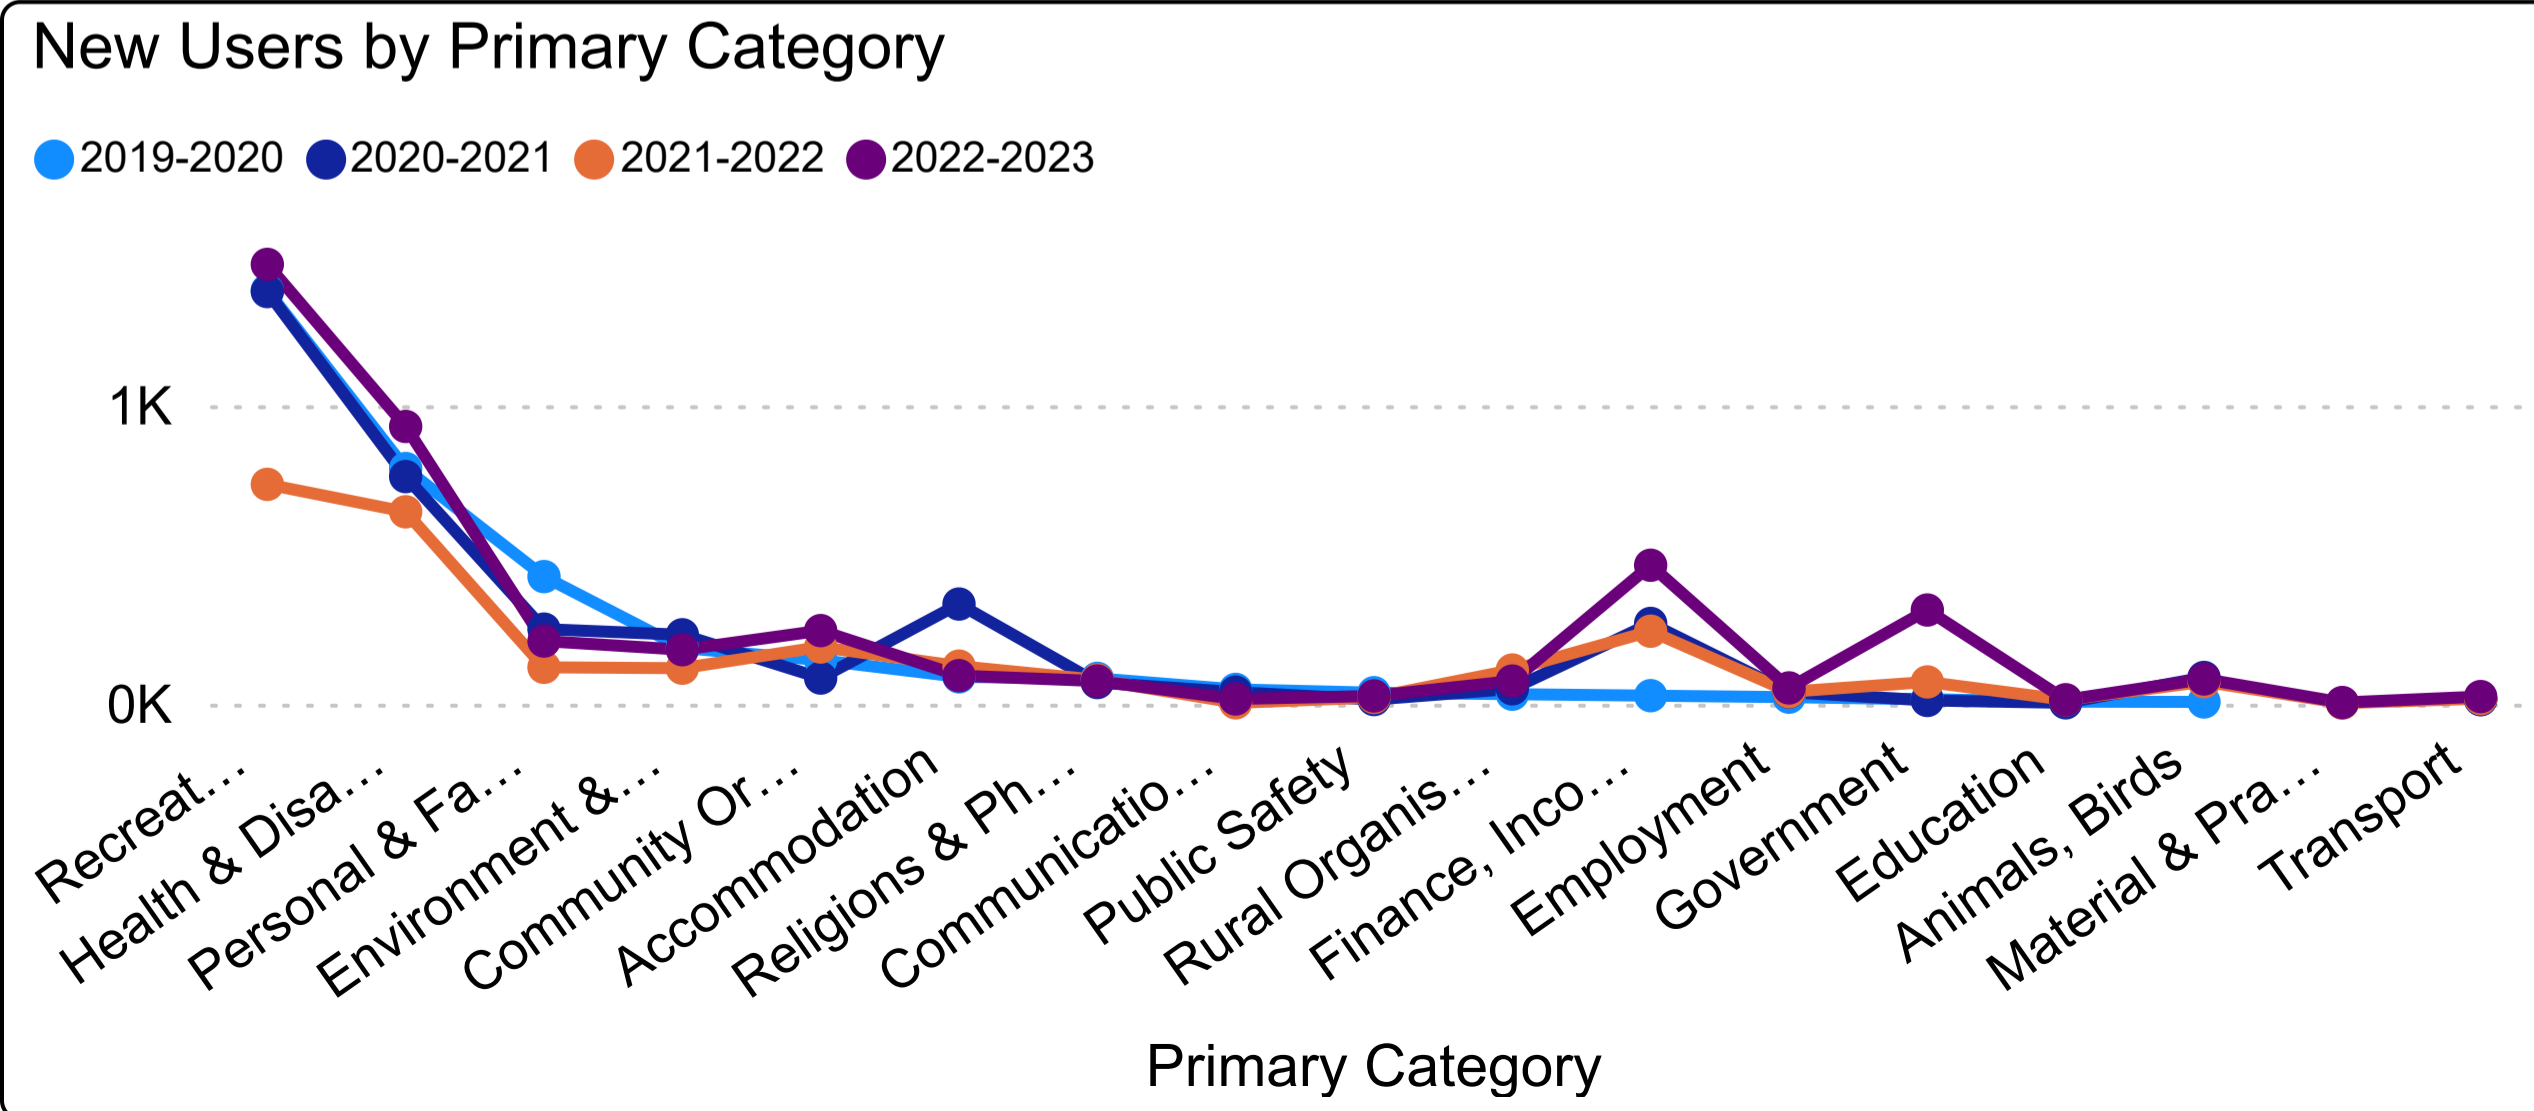

Dashboard for Sessions and New Users

Dashboard

Sessions by Primary Category...

Sessions by Organisation by...

Sessions Comparison

New Users by Primary Category

New Users by Organisation

2019-2020 Sessions
9808

2020-2021 Sessions
5154

2021-2022 Sessions
5915

2022-2023 Sessions
5925

2019-2020 New Users
7168

2020-2021 New Users
3746

2021-2022 New Users
2636

2022-2023 New Users
4281

Primary Category, Organisation Name
All

Sessions By Primary Category for Different Years

Dashboard

Sessions by Primary Category for Different..

Sessions by Organisation by Different Years

Sessions Comparision

New Users by Primary Category

New Users by Organisation