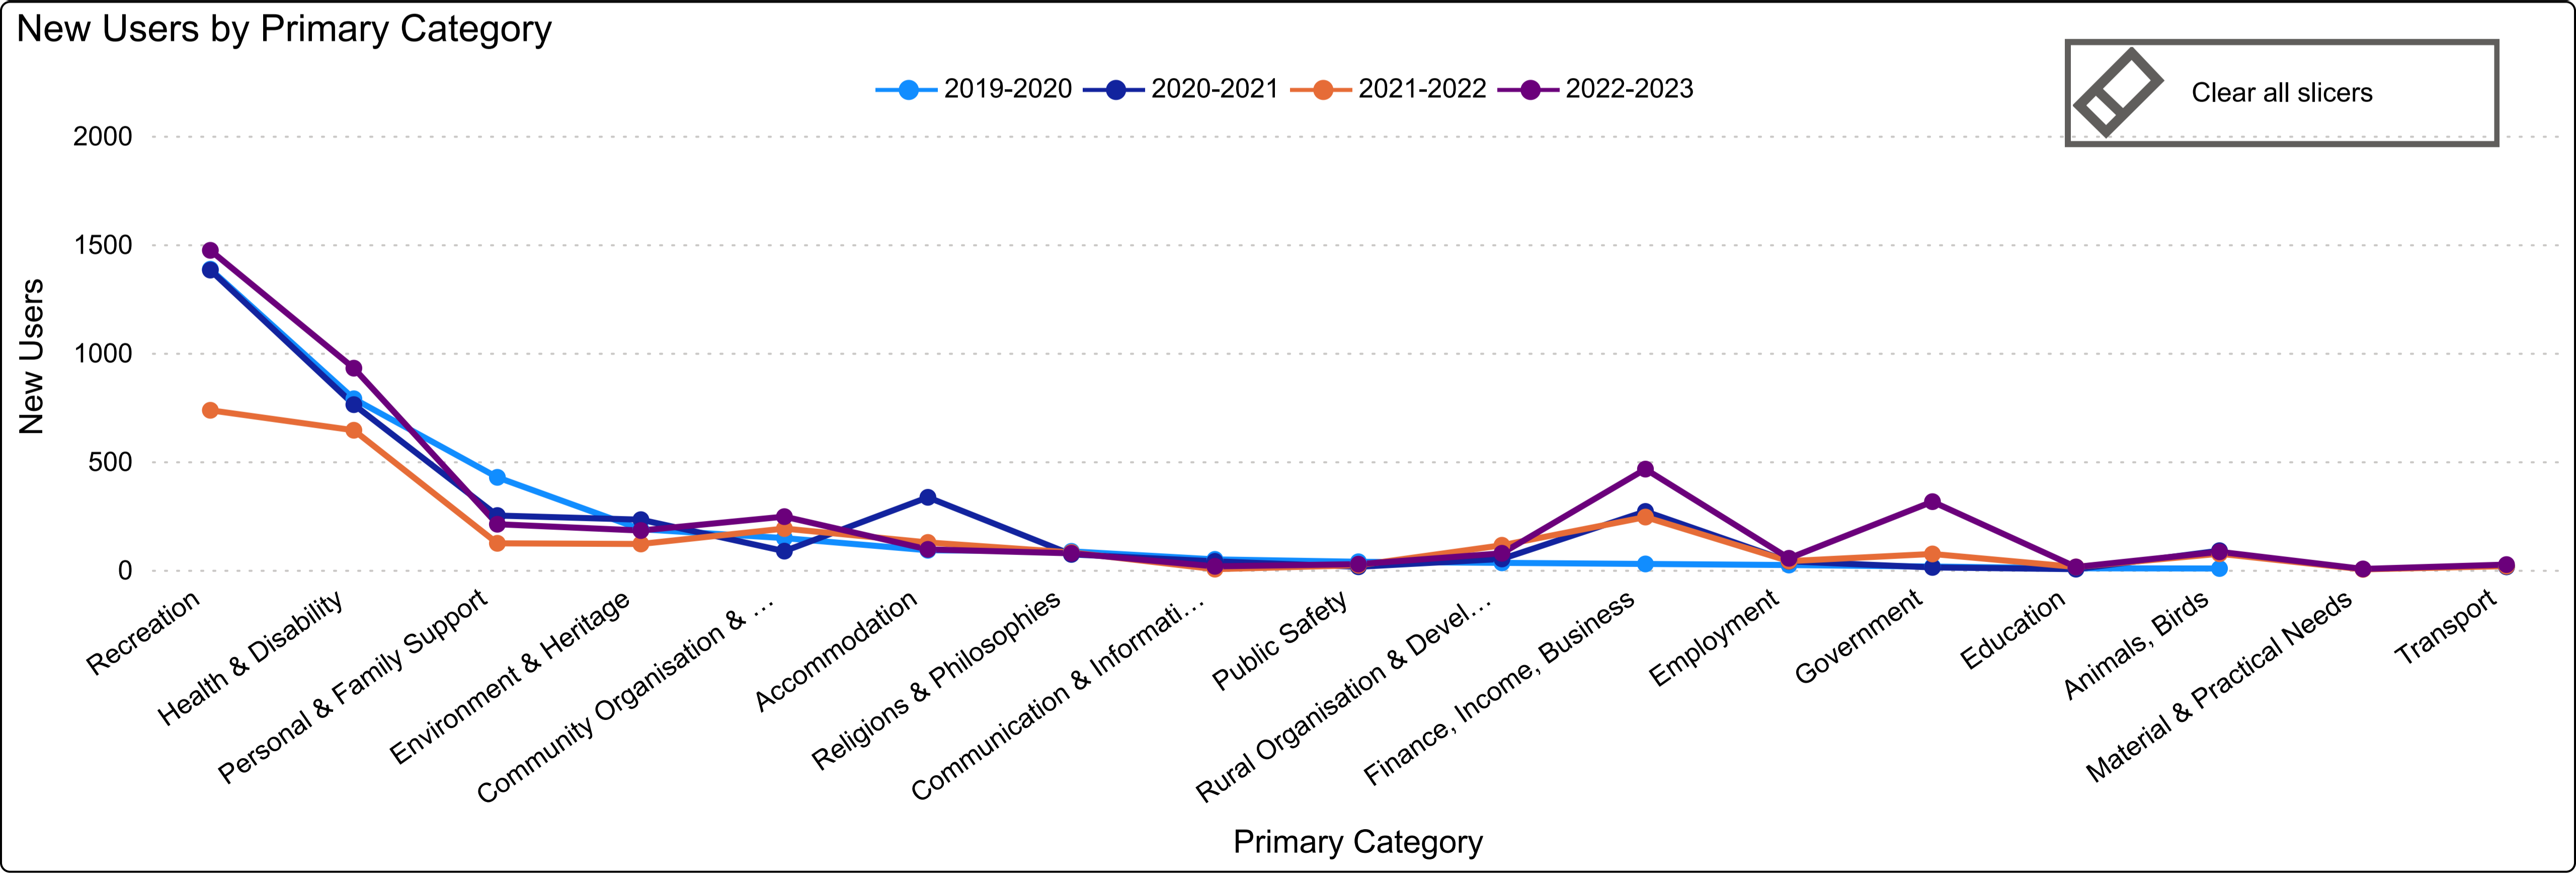

2019-2020	2020-2021	2021-2022	2022-2023
7168	3746	2636	4281
Sum of New Users	Sum of New Users	Sum of New Users	Sum of New Users

New Users by Primary Category

Dashboard
Sessions by Primary...
Sessions by Organisatio...
Sessions Comparision
New Users by Primary...
New Users by Organisation

Organisation Name											
Select all	Australian Navy Cadets - Port Lincoln	Be Active - Port Lincoln	Boston Football Club	Cellar Folk Club	Child & Family Health Service - Port Lincoln	Community House Port Lincoln	Croatian Sporting Club of Port Lincoln Inc.	Dragons Abreast Australia - Port Lincoln	Eyre Peninsula Community Foundation Inc.	Eyre Peninsula Owners & Trainers Association	Free Presbyterian Church - Port Lincoln
Al-Anon	Australian					Country Arts SA			Eyre Peninsula	Eyre	Friends of