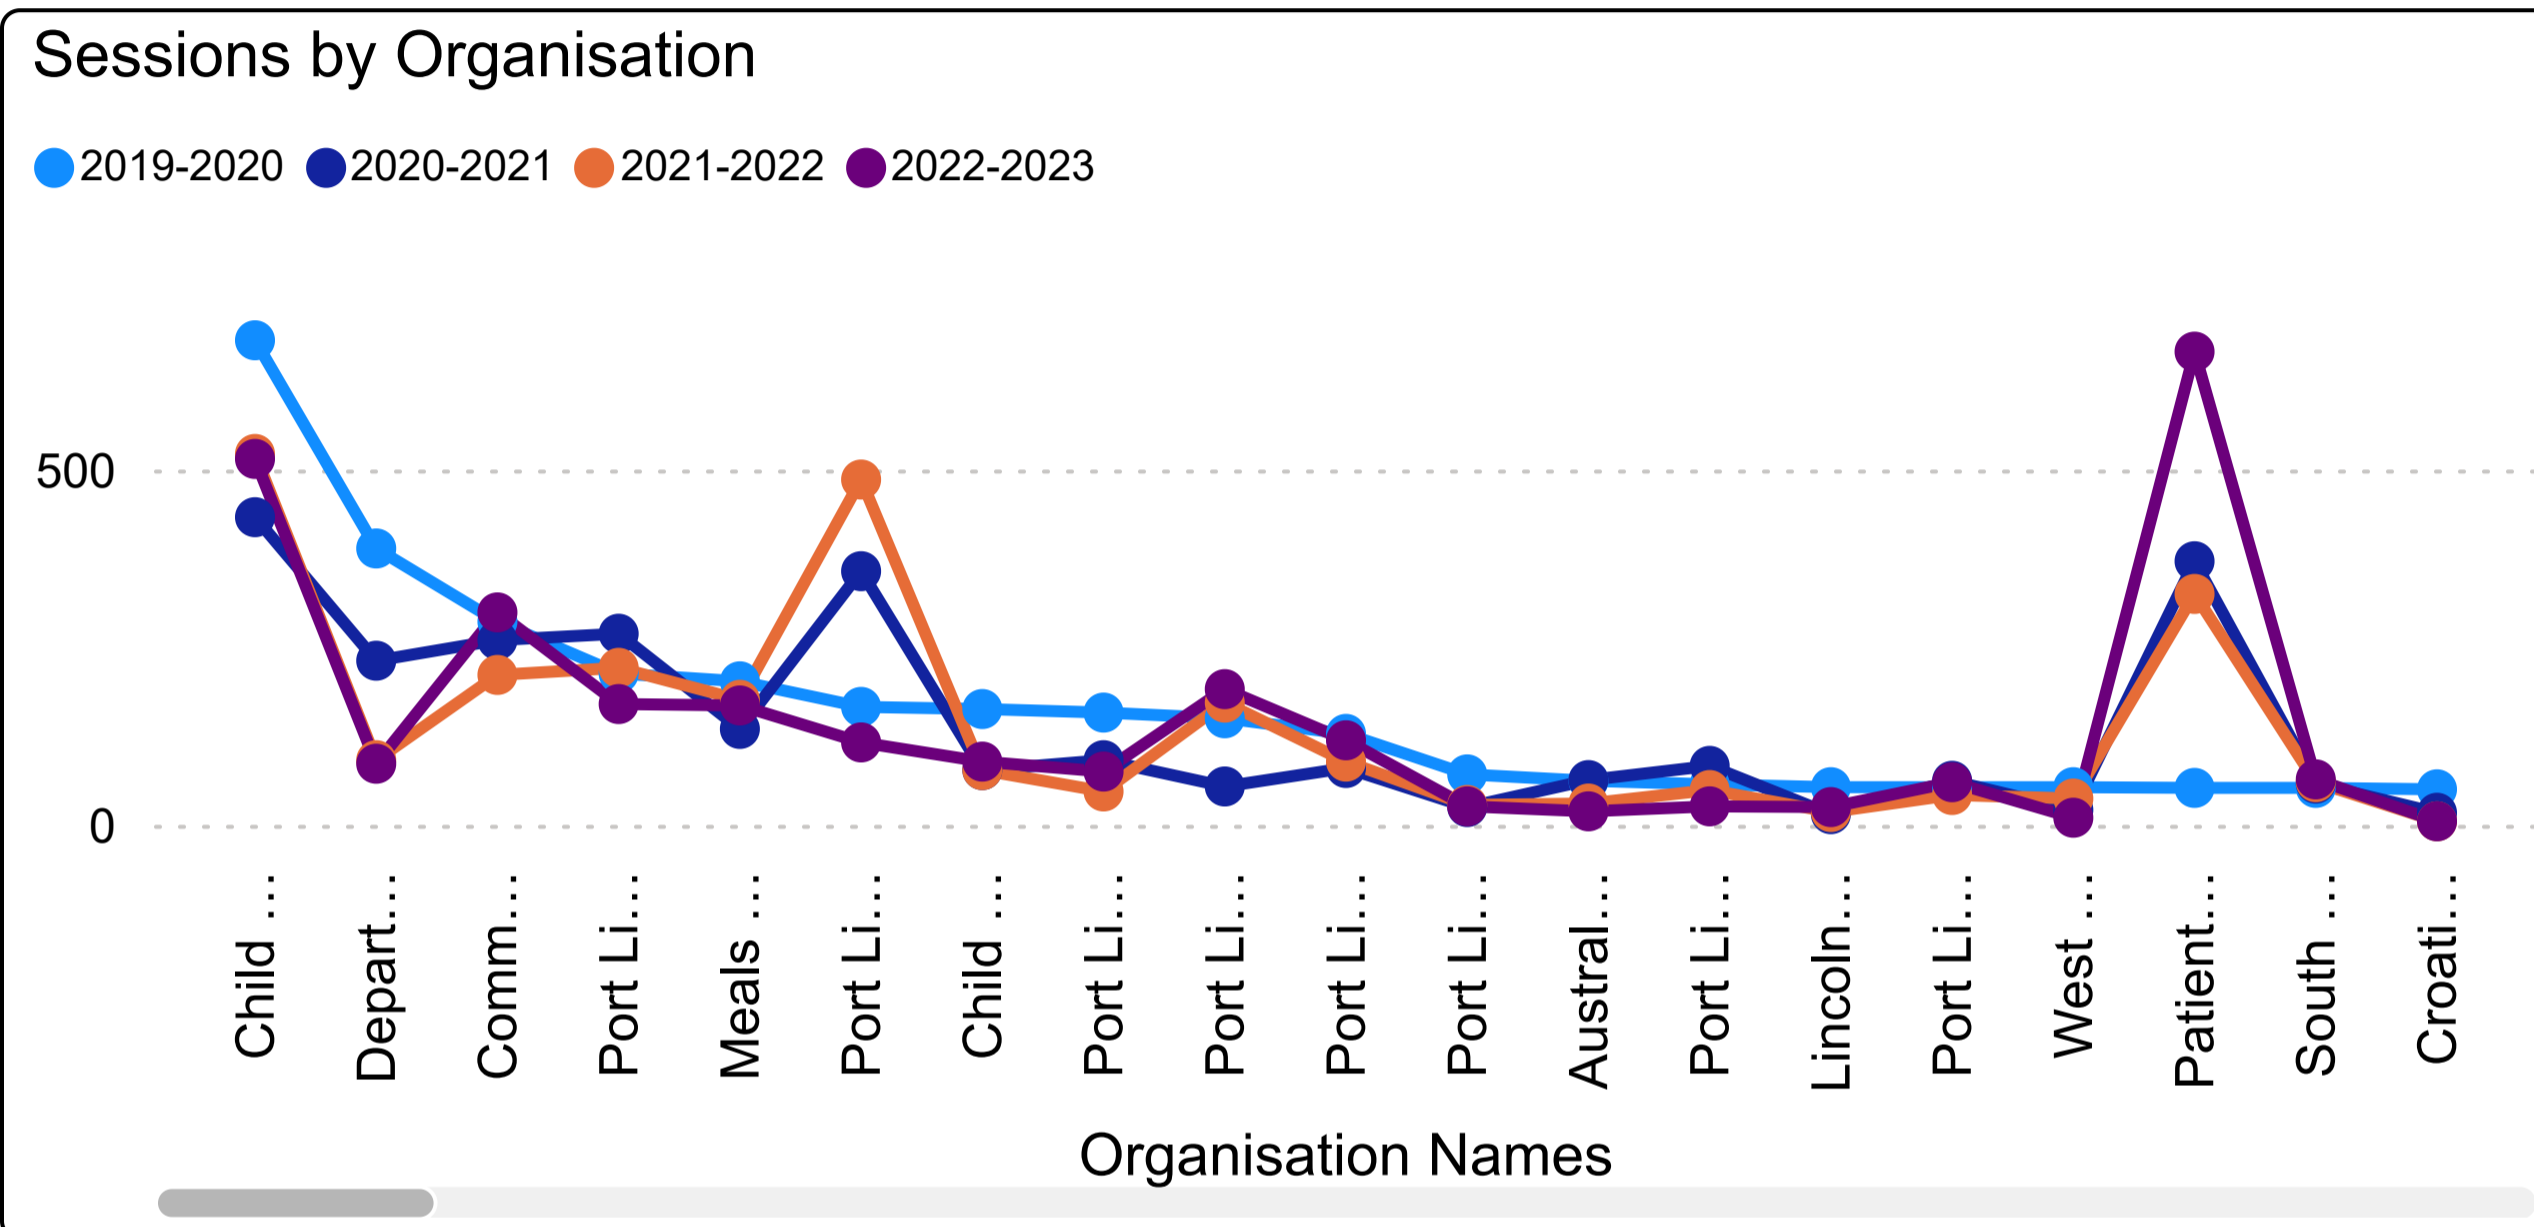

Dashboard for Sessions and New Users

Dashboard

Sessions by Primary Category...

Sessions by Organisation by...

Sessions Comparison

New Users by Primary Category

New Users by Organisation

2019-2020 Sessions
9808

2020-2021 Sessions
5154

2021-2022 Sessions
5915

2022-2023 Sessions
5925

2019-2020 New Users
7168

2020-2021 New Users
3746

2021-2022 New Users
2636

2022-2023 New Users
4281

Primary Category, Organisation Name
All

Sessions By Primary Category for Different Years

Dashboard

Sessions by Primary Category for Different..

Sessions by Organisation by Different Years

Sessions Comparision

New Users by Primary Category

New Users by Organisation