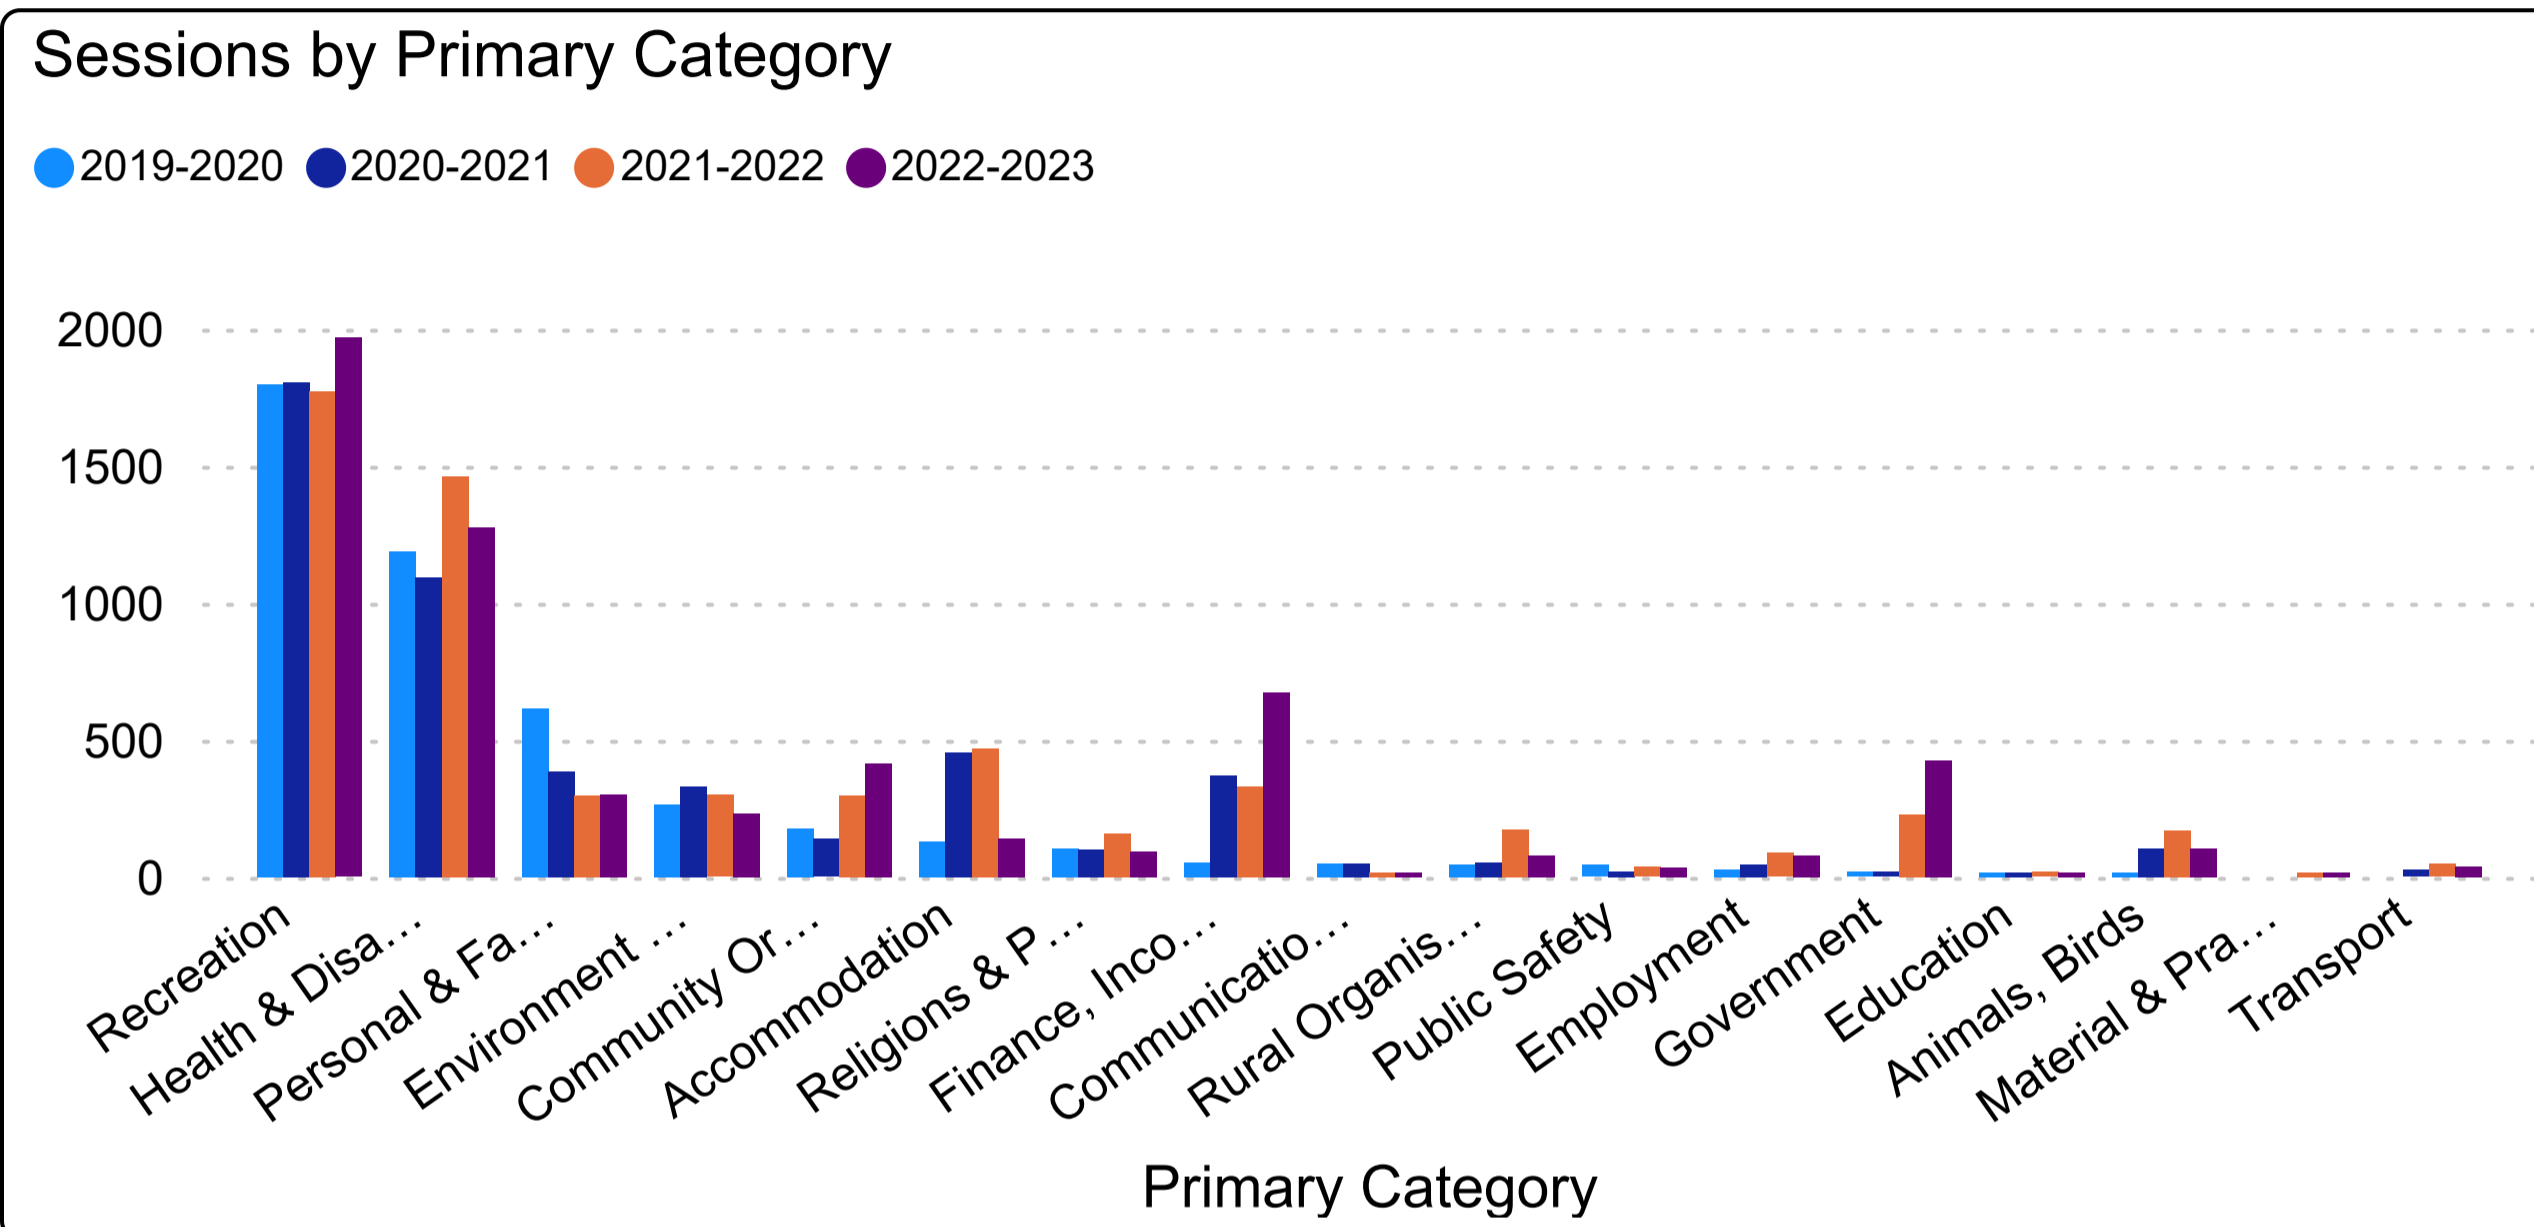

Dashboard for Sessions and New Users

Dashboard

Sessions by Primary Category...

Sessions by Organisation by...

Sessions Comparison

New Users by Primary Category

New Users by Organisation

2019-2020 Sessions
9808

2020-2021 Sessions
5154

2021-2022 Sessions
5915

2022-2023 Sessions
5925

2019-2020 New Users
7168

2020-2021 New Users
3746

2021-2022 New Users
2636

2022-2023 New Users
4281

Primary Category, Organisation Name
All

Sessions By Primary Category for Different Years

Dashboard

Sessions by Primary Category for Different..

Sessions by Organisation by Different Years

Sessions Comparision

New Users by Primary Category

New Users by Organisation