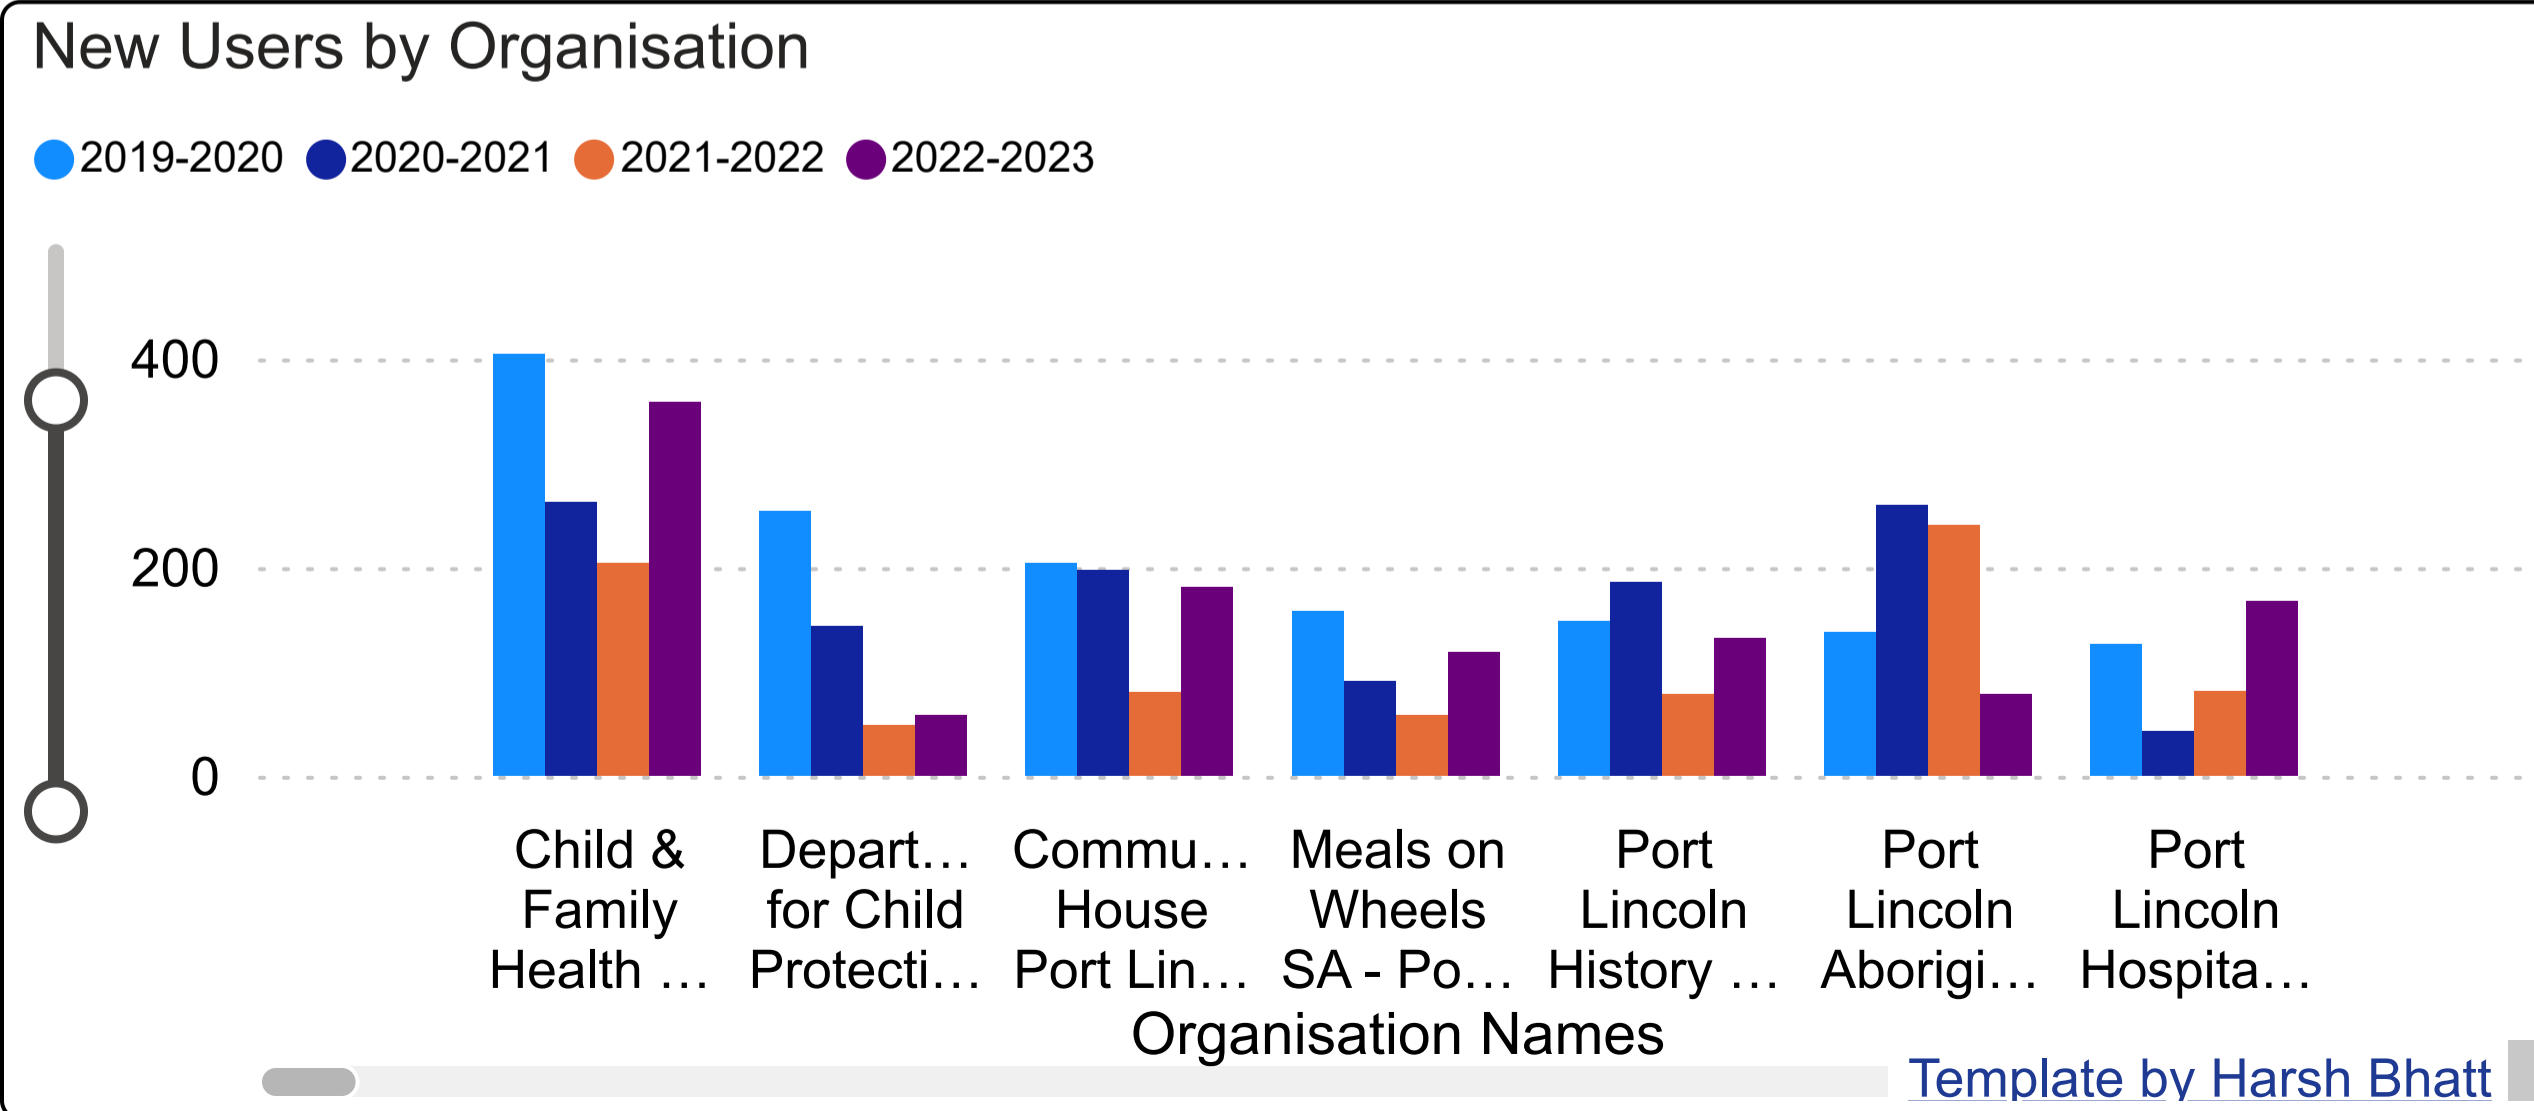

Dashboard for Sessions and New Users

Dashboard

Sessions by Primary Category...

Sessions by Organisation by...

Sessions Comparison

New Users by Primary Category

New Users by Organisation

2019-2020 Sessions
9808

2020-2021 Sessions
5154

2021-2022 Sessions
5915

2022-2023 Sessions
5925

2019-2020 New Users
7168

2020-2021 New Users
3746

2021-2022 New Users
2636

2022-2023 New Users
4281

Primary Category, Organisation Name
All

Sessions By Primary Category for Different Years

Dashboard

Sessions by Primary Category for Different..

Sessions by Organisation by Different Years

Sessions Comparision

New Users by Primary Category

New Users by Organisation