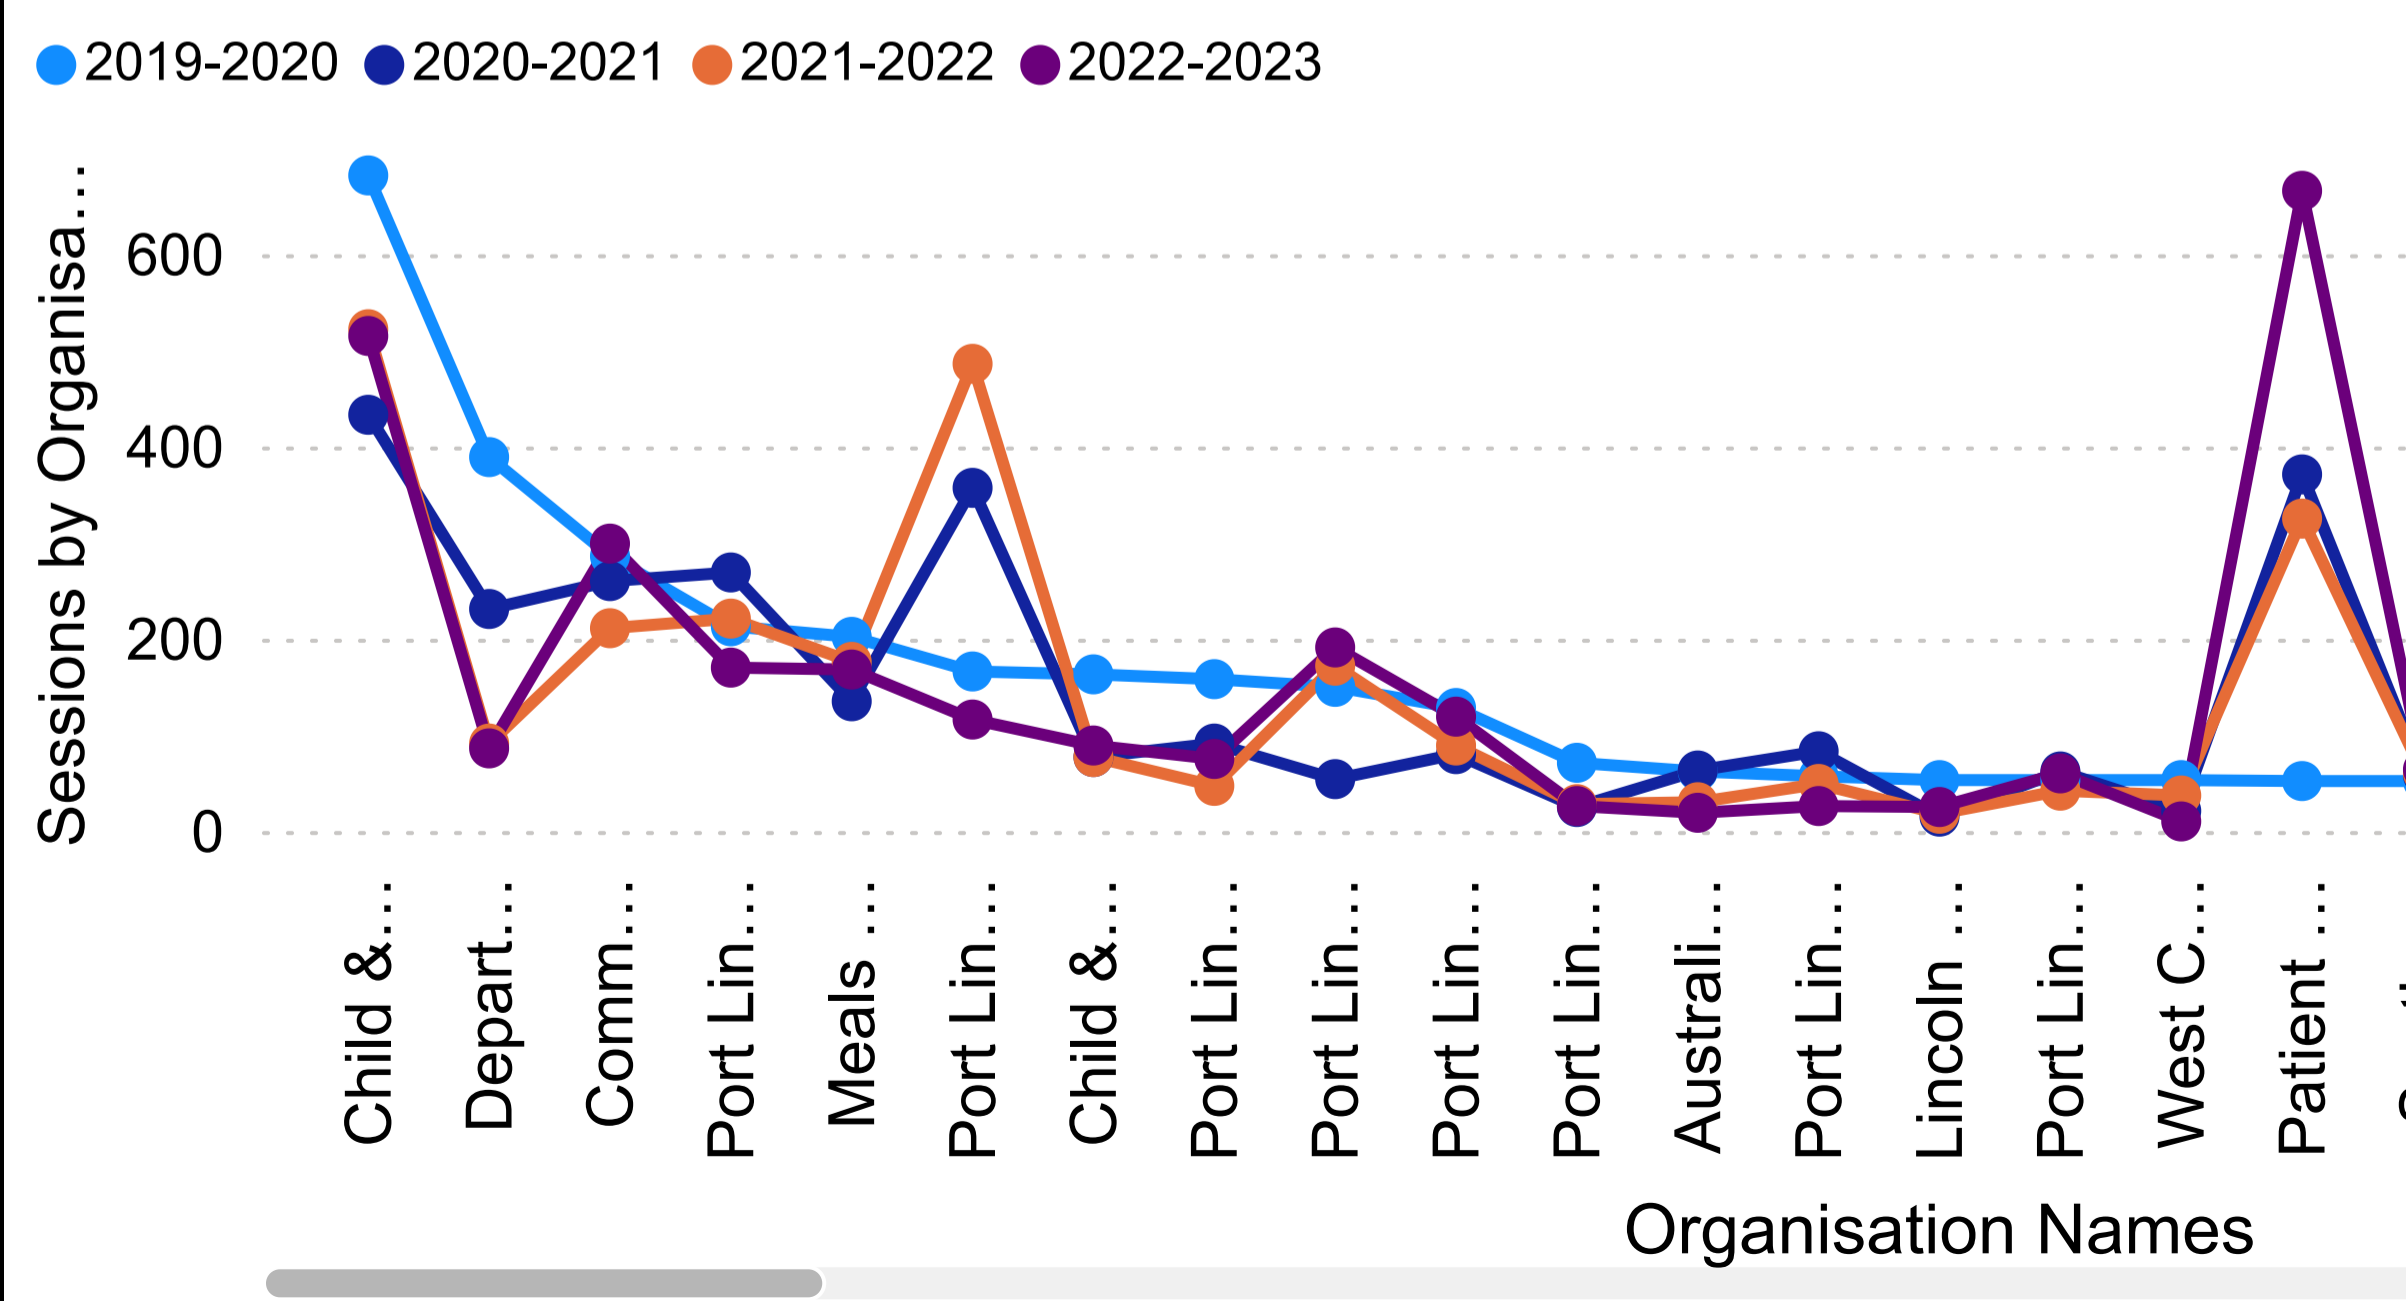

Sessions by Organisation for Different Years

● 2019-2020
 ● 2020-2021
 ● 2021-2022
 ● 2022-2023

Organisation Names

Sessions by Primary Category for Different Years

Dashboard

Sessions by Primary...

Sessions by Organisation..

Sessions Comparision

New Users by Primary...

New Users by Organisation

Primary Category

All

2019-2020 Sessions

9808

2020-2021 Sessions

5154

2021-2022 Sessions

5915

2022-2023 Sessions

5925

Sessions by Organisation for Different Years

Organisation Name

All

Different Year Sessions

2019-2020	2020-2021	2021-2022	2022-2023
7168	3746	2636	4281
Sum of New Users	Sum of New Users	Sum of New Users	Sum of New Users

New Users by Primary Category

Dashboard
Sessions by Primary...
Sessions by Organisatio...
Sessions Comparision
New Users by Primary...
New Users by Organisation