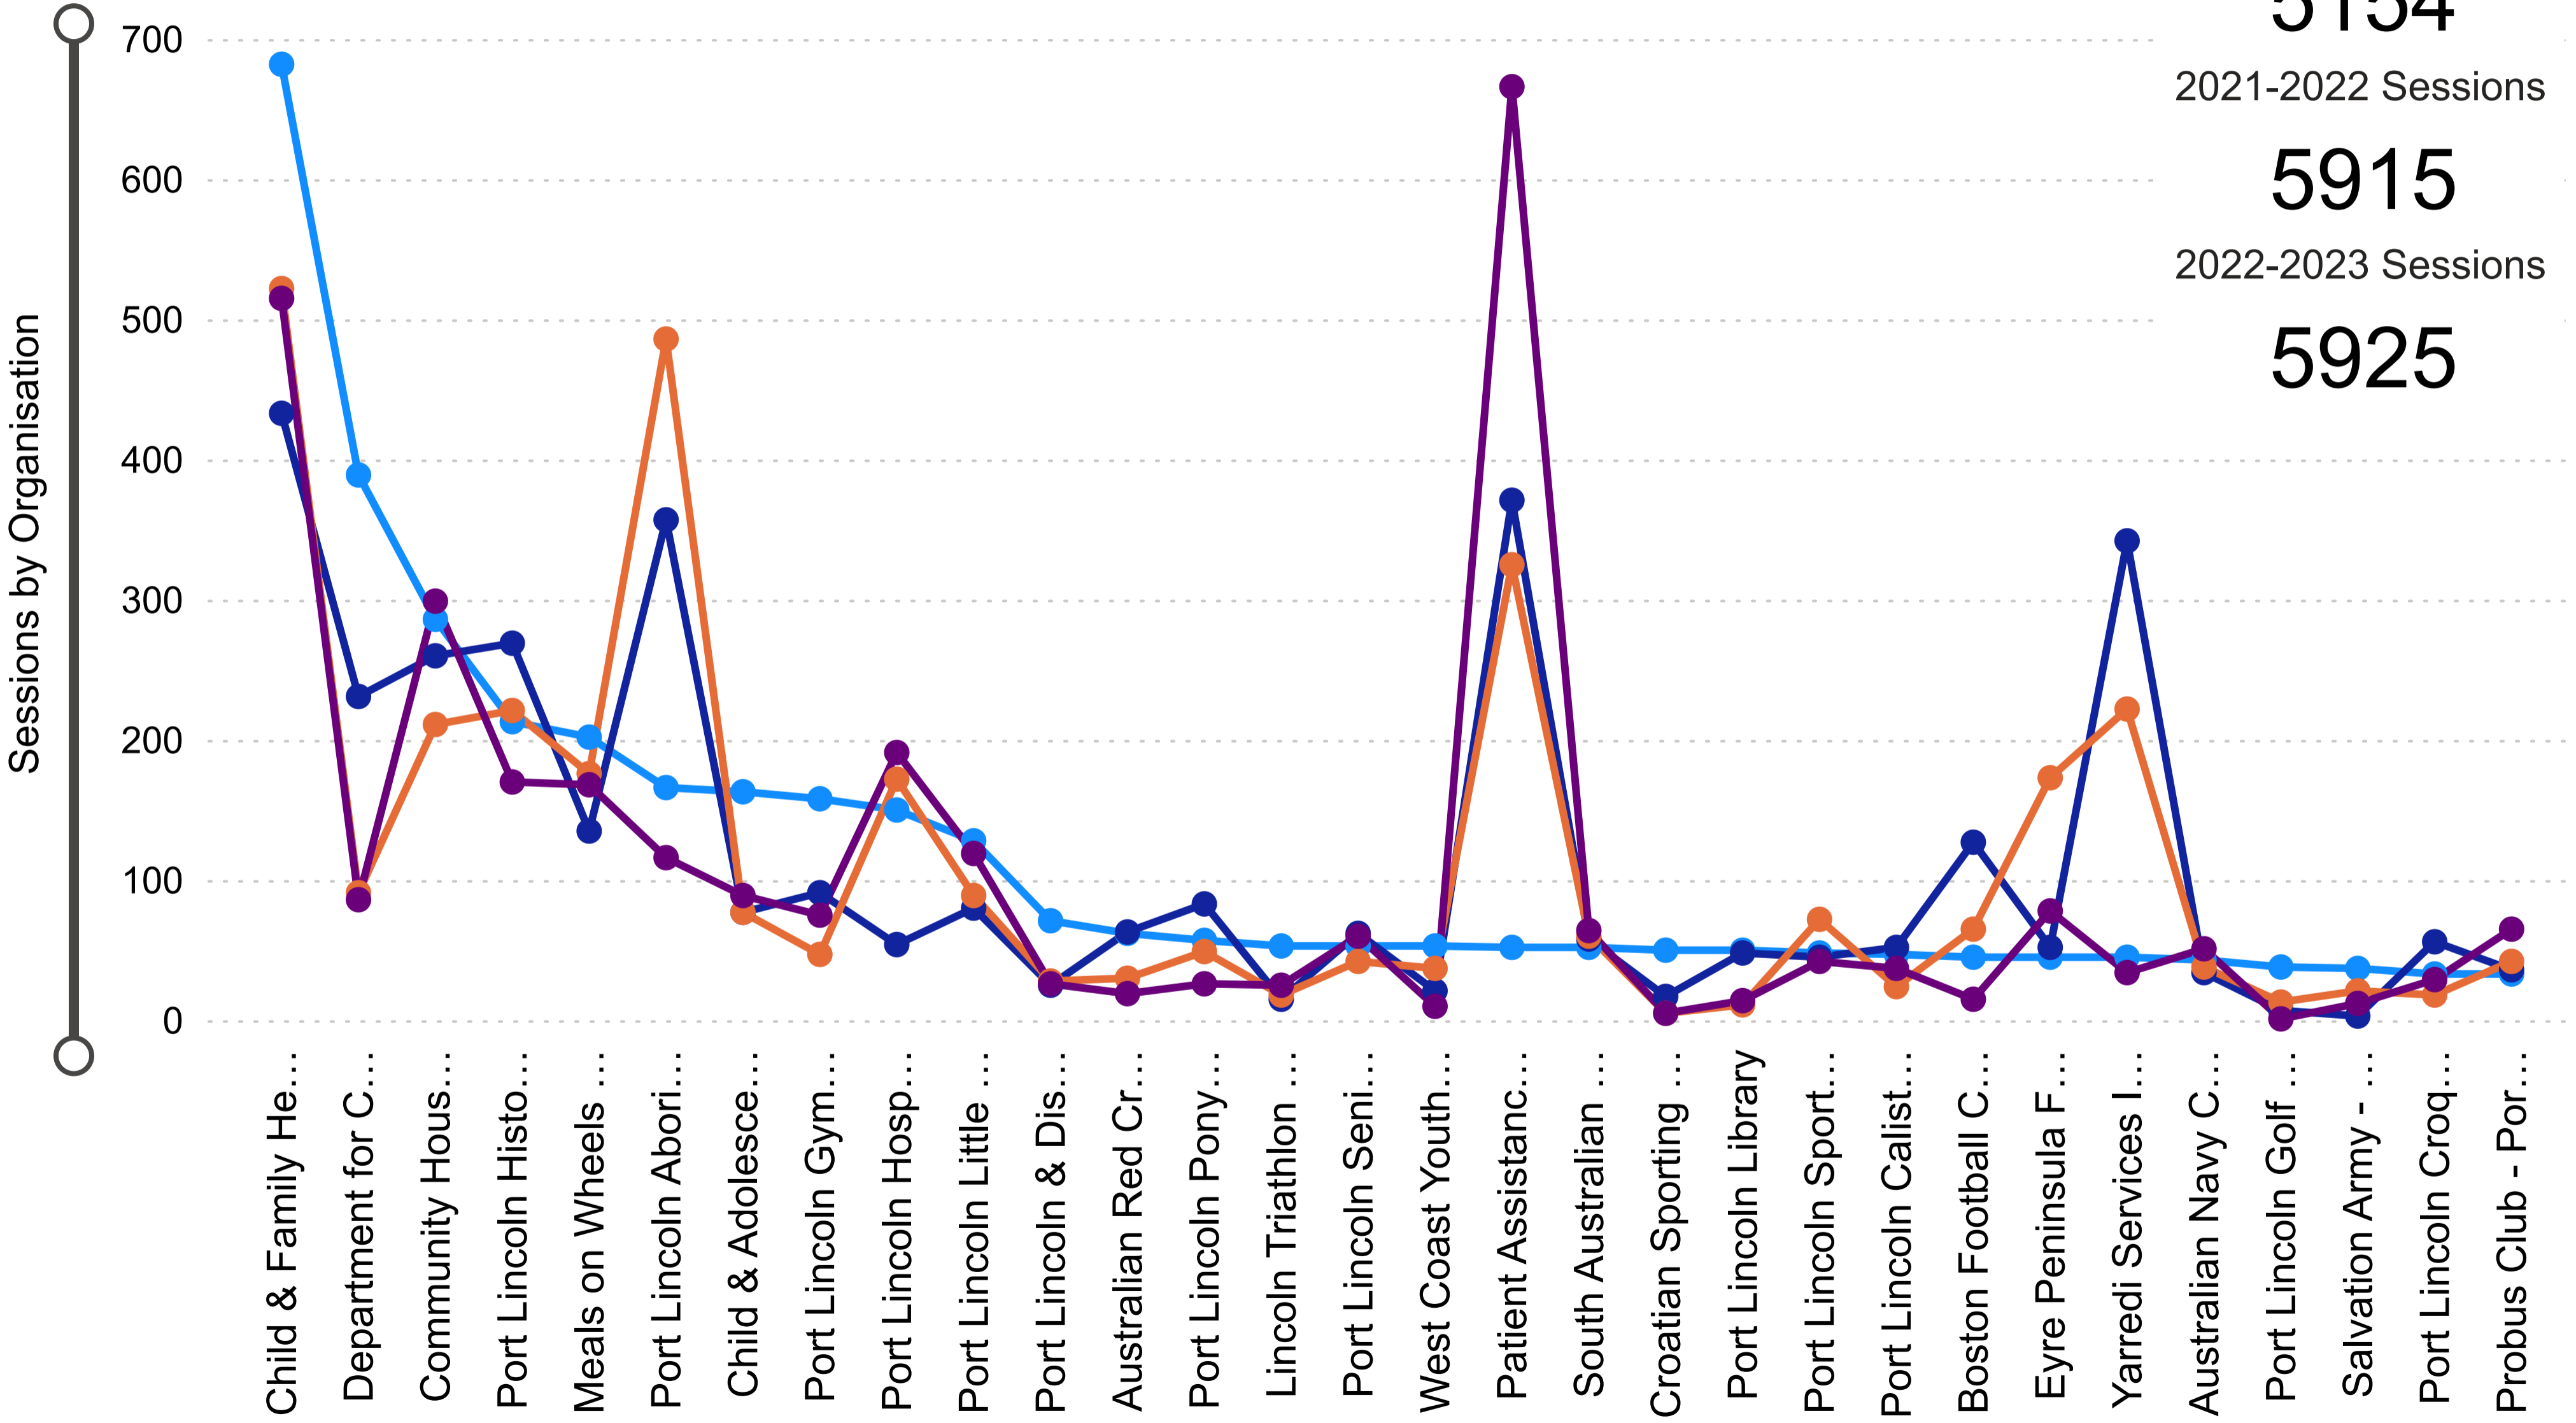

Sessions by Primary Category for Different Years

● 2019-2020 ● 2020-2021 ● 2021-2022 ● 2022-2023

 Clear all slicers

2019-2020 Sessions

9808

2020-2021 Sessions

5154

2021-2022 Sessions

Sessions by Organisation for Different Years

● 2019-2020
 ● 2020-2021
 ● 2021-2022
 ● 2022-2023

Organisation Names

Sessions by Primary Category for Different Years

Dashboard

Sessions by Primary...

Sessions by Organisation..

Sessions Comparision

New Users by Primary...

New Users by Organisation

Primary Category

All

2019-2020 Sessions

9808

2020-2021 Sessions