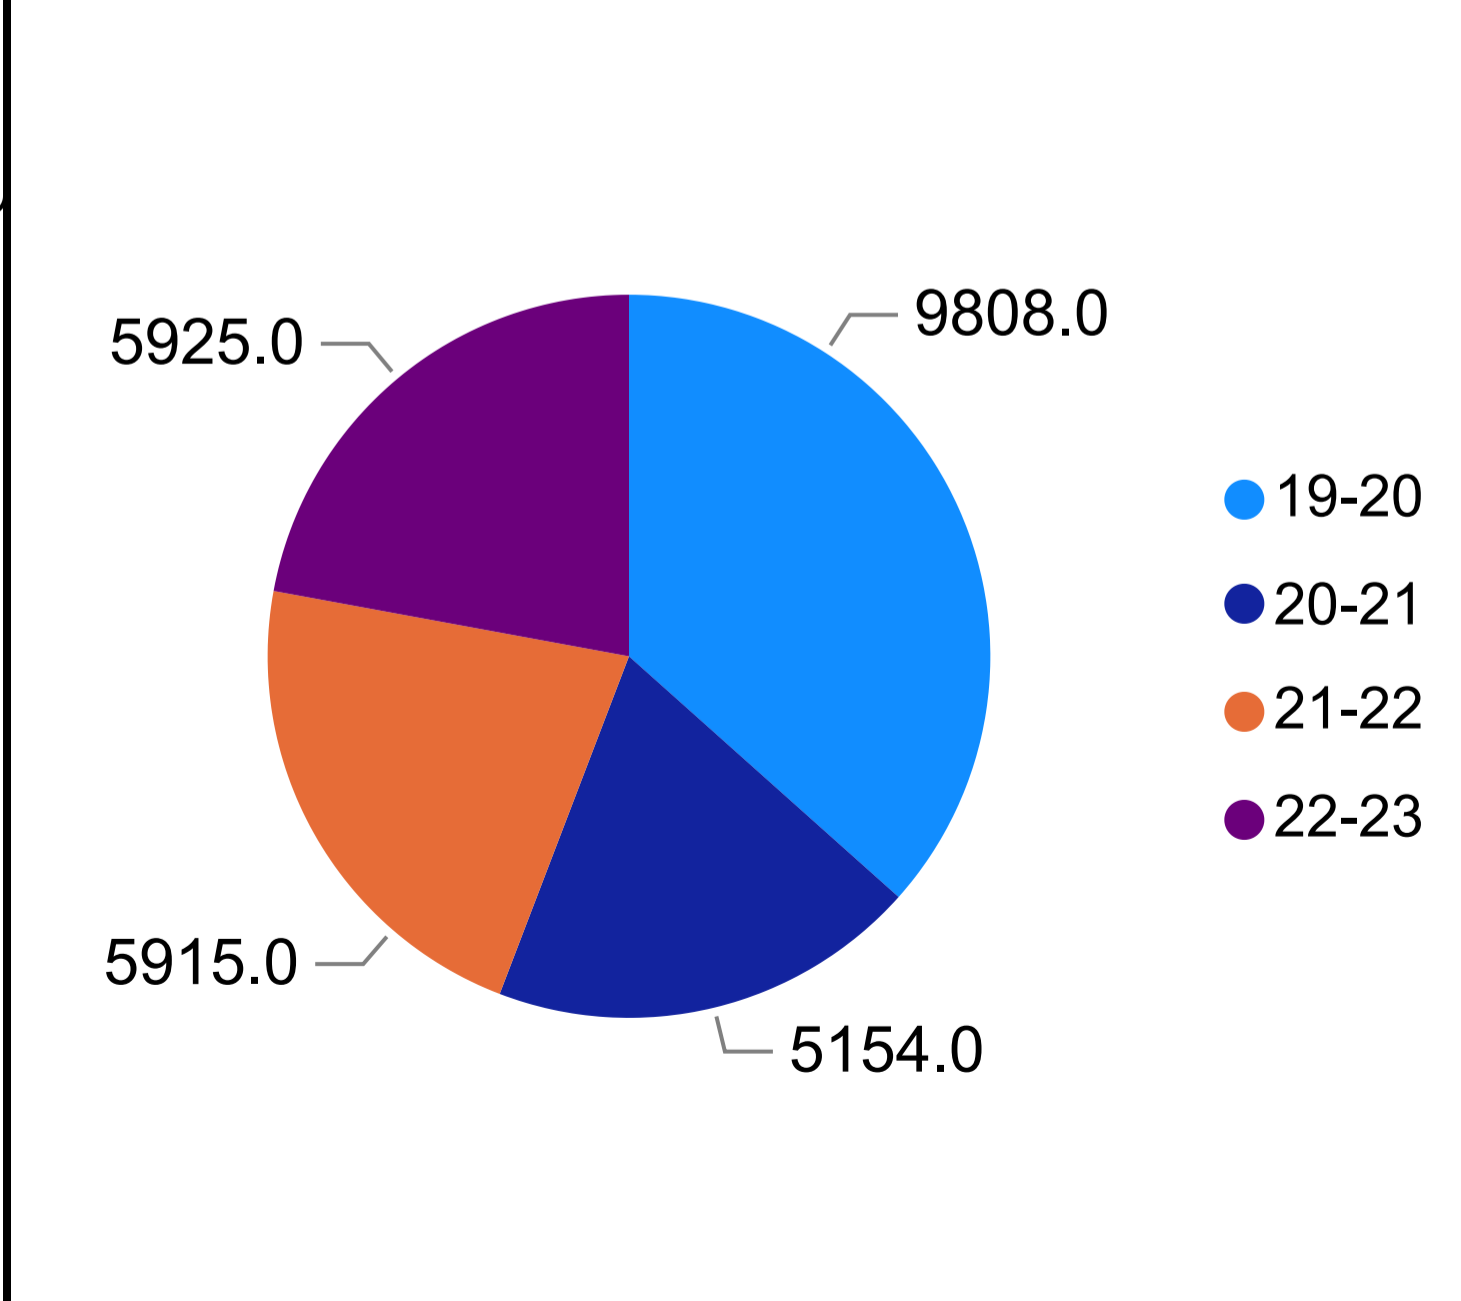

Sessions by Organisation for Different Years

● 2019-2020
 ● 2020-2021
 ● 2021-2022
 ● 2022-2023

Organisation Names

Sessions by Primary Category for Different Years

Dashboard

Sessions by Primary...

Sessions by Organisation..

Sessions Comparision

New Users by Primary...

New Users by Organisation

Primary Category

All

2019-2020 Sessions

9808

2020-2021 Sessions

5154

2021-2022 Sessions

5915

2022-2023 Sessions

5925

Sessions by Organisation for Different Years

Organisation Name

All

Different Year Sessions

2019-2020	2020-2021	2021-2022	2022-2023
7168	3746	2636	4281
Sum of New Users	Sum of New Users	Sum of New Users	Sum of New Users

New Users by Primary Category

Dashboard
Sessions by Primary...
Sessions by Organisatio...
Sessions Comparision
New Users by Primary...
New Users by Organisation